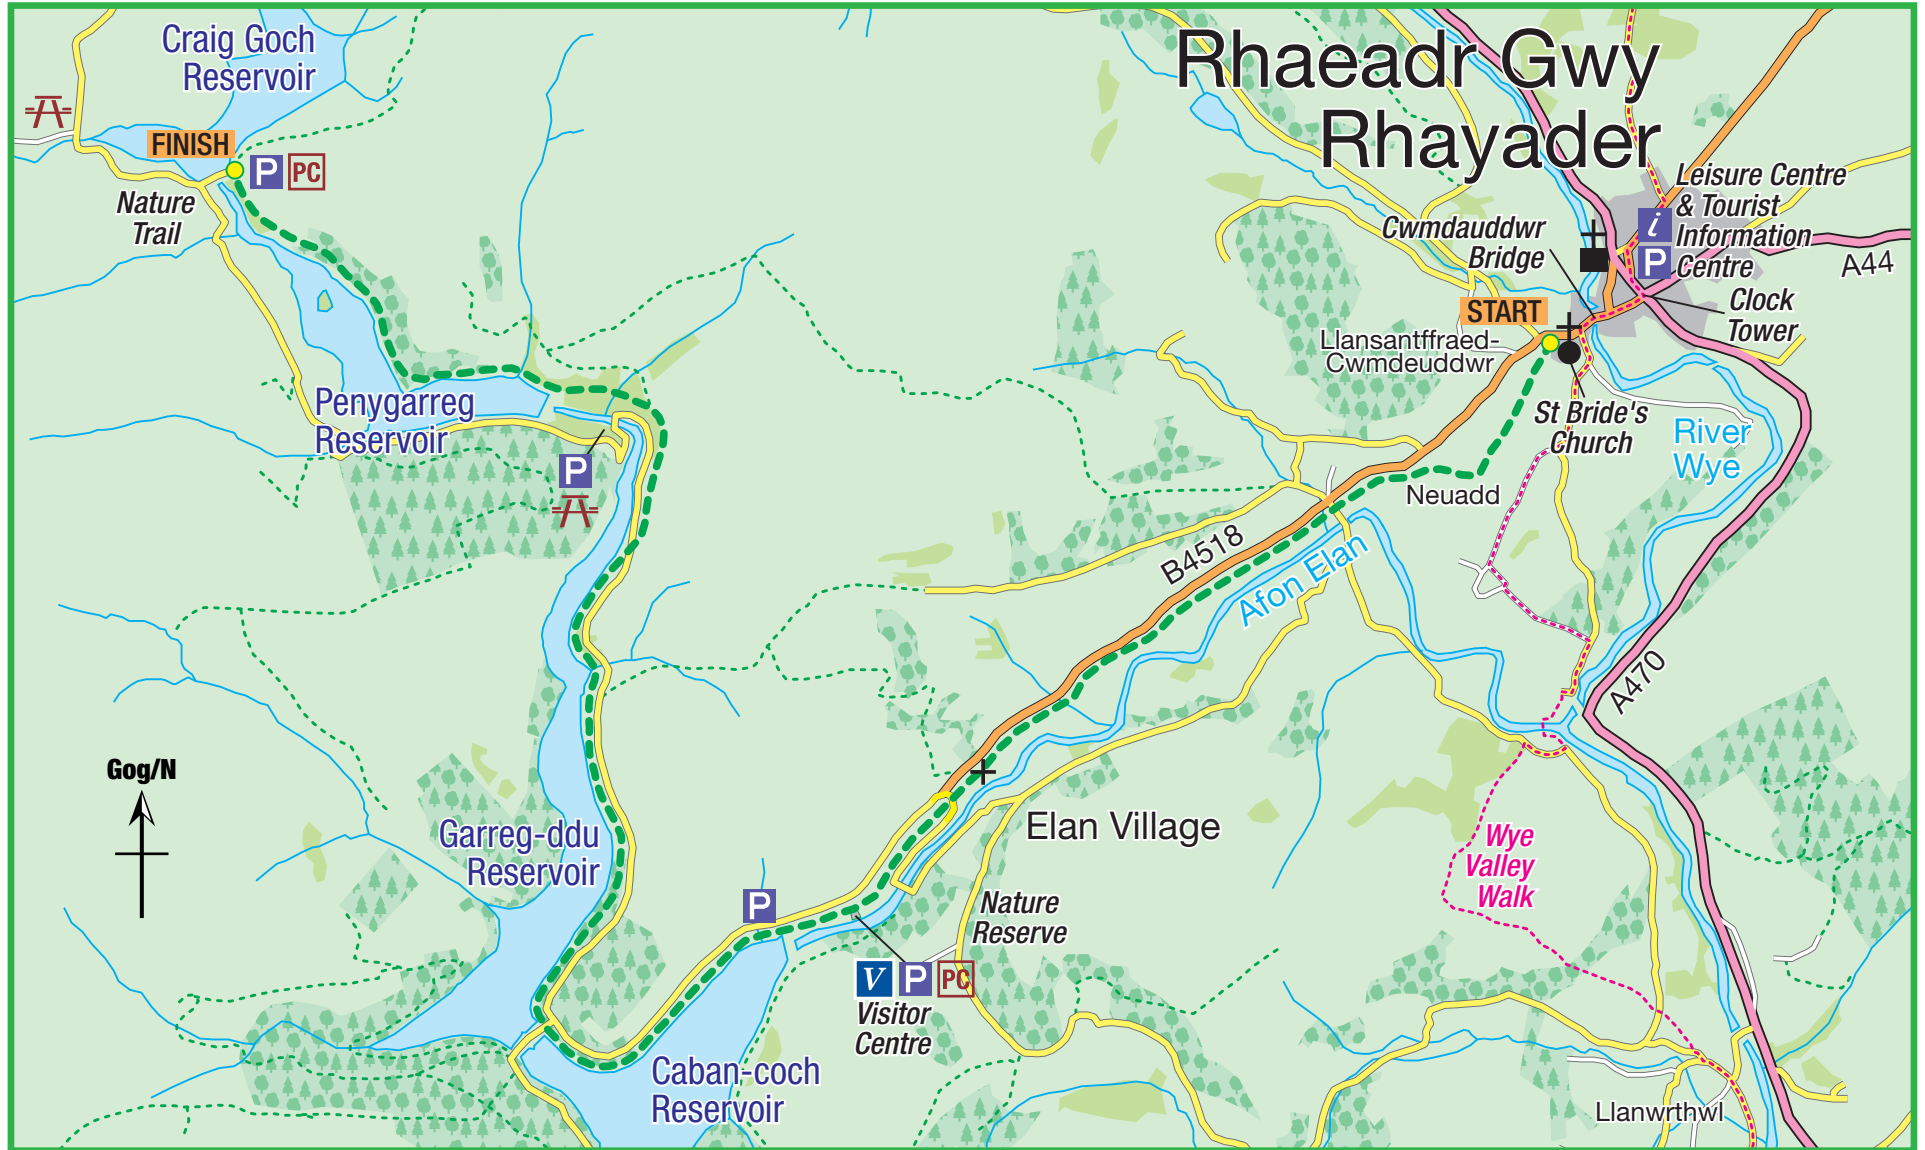

# Rhayader - Elan Valley Trail

## Scale