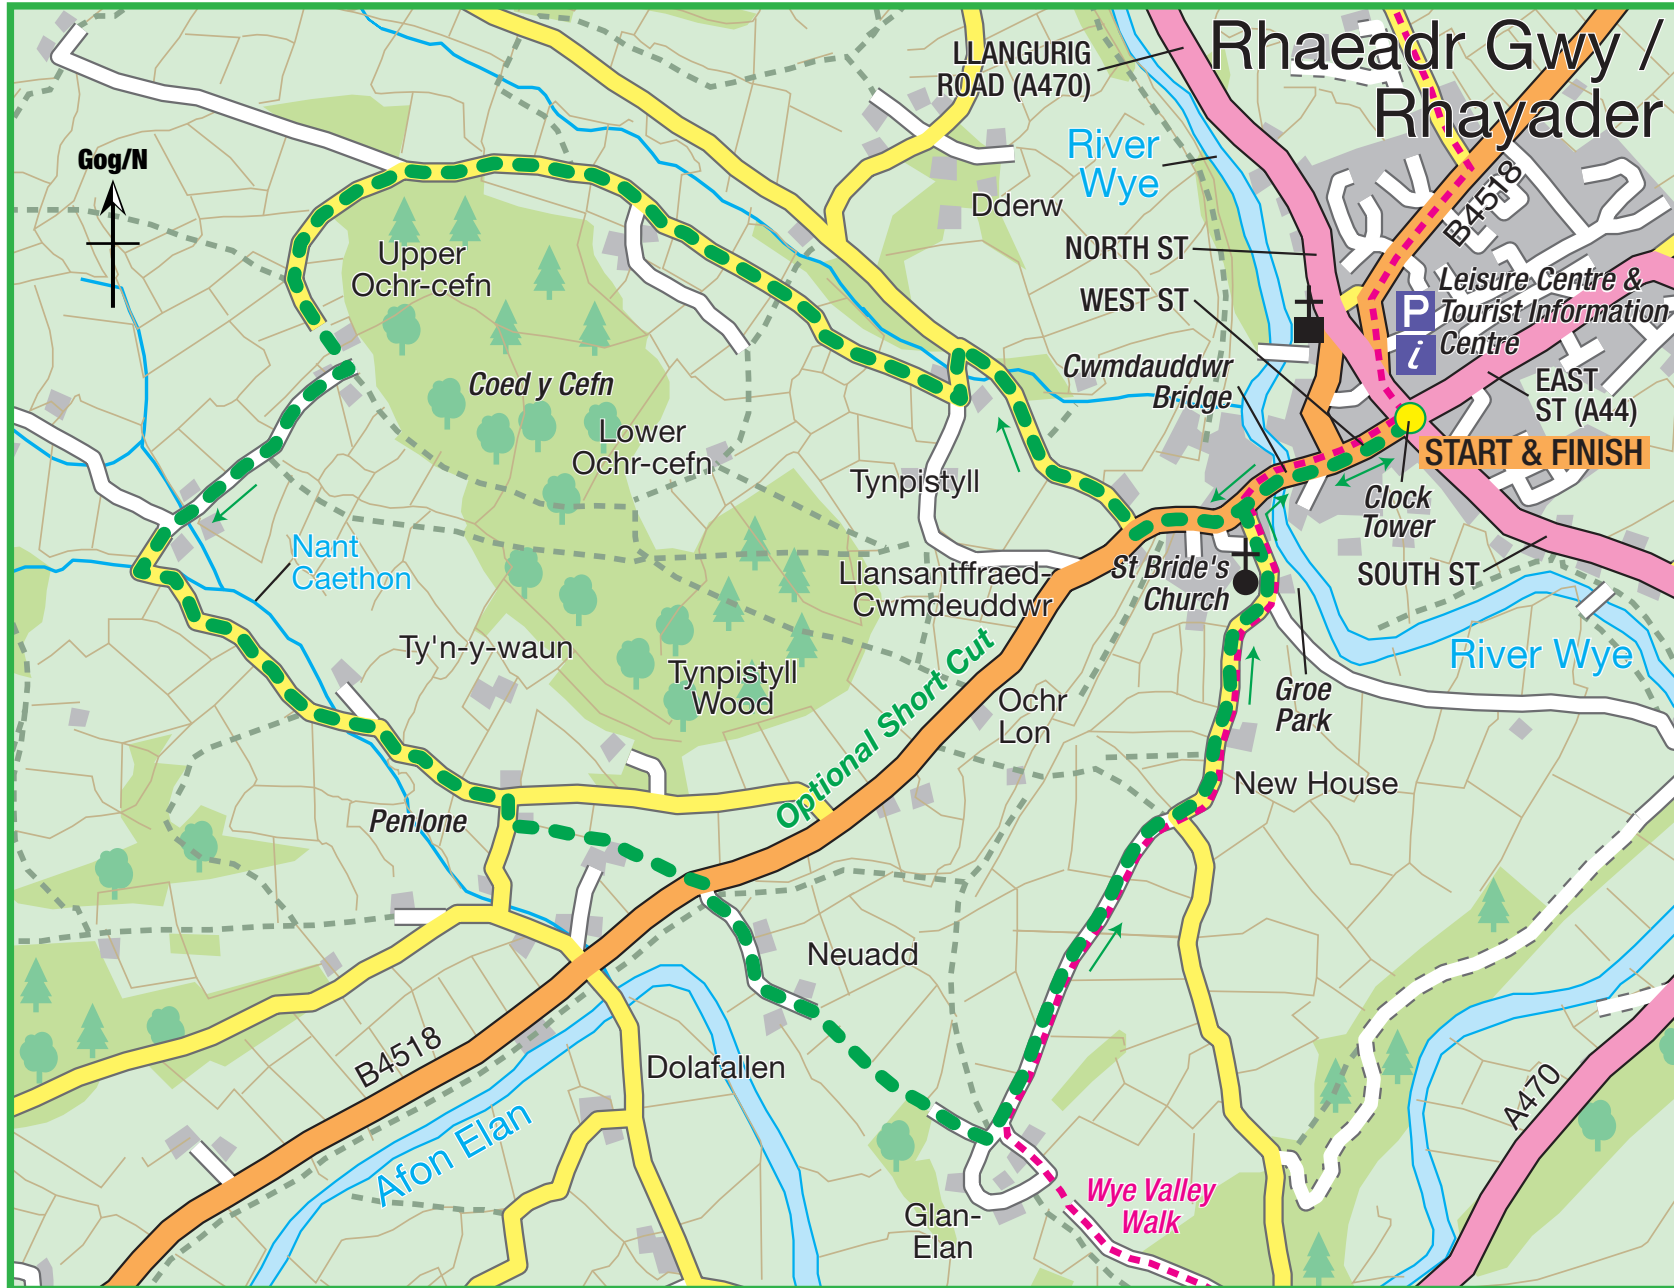

# Rhayader - Gwyn Llyn Gallop

Scale

Metres

0 500 1,000

Mile

0 0.25 0.5