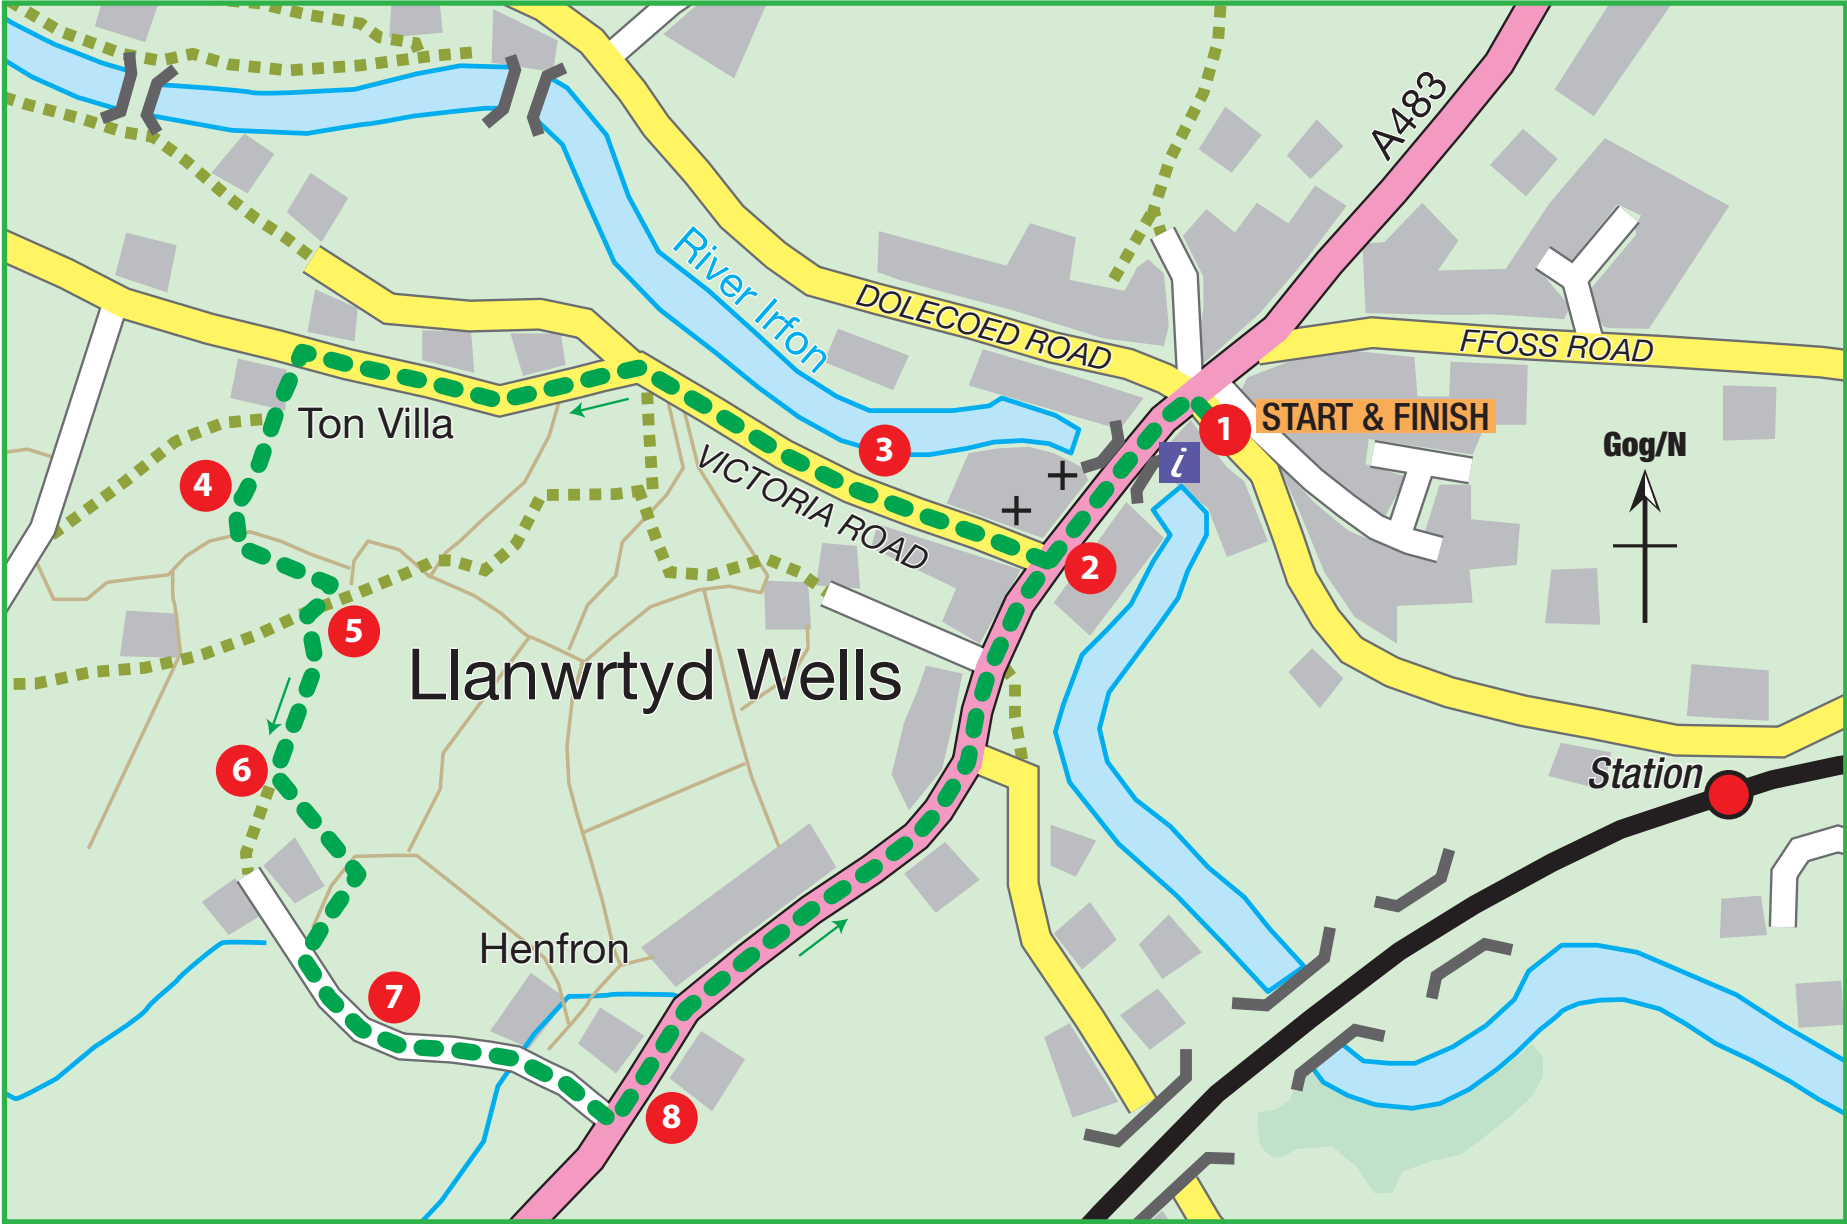

Llanwrtyd Wells - The Town Loop Walk

Scale (approx)
Metres