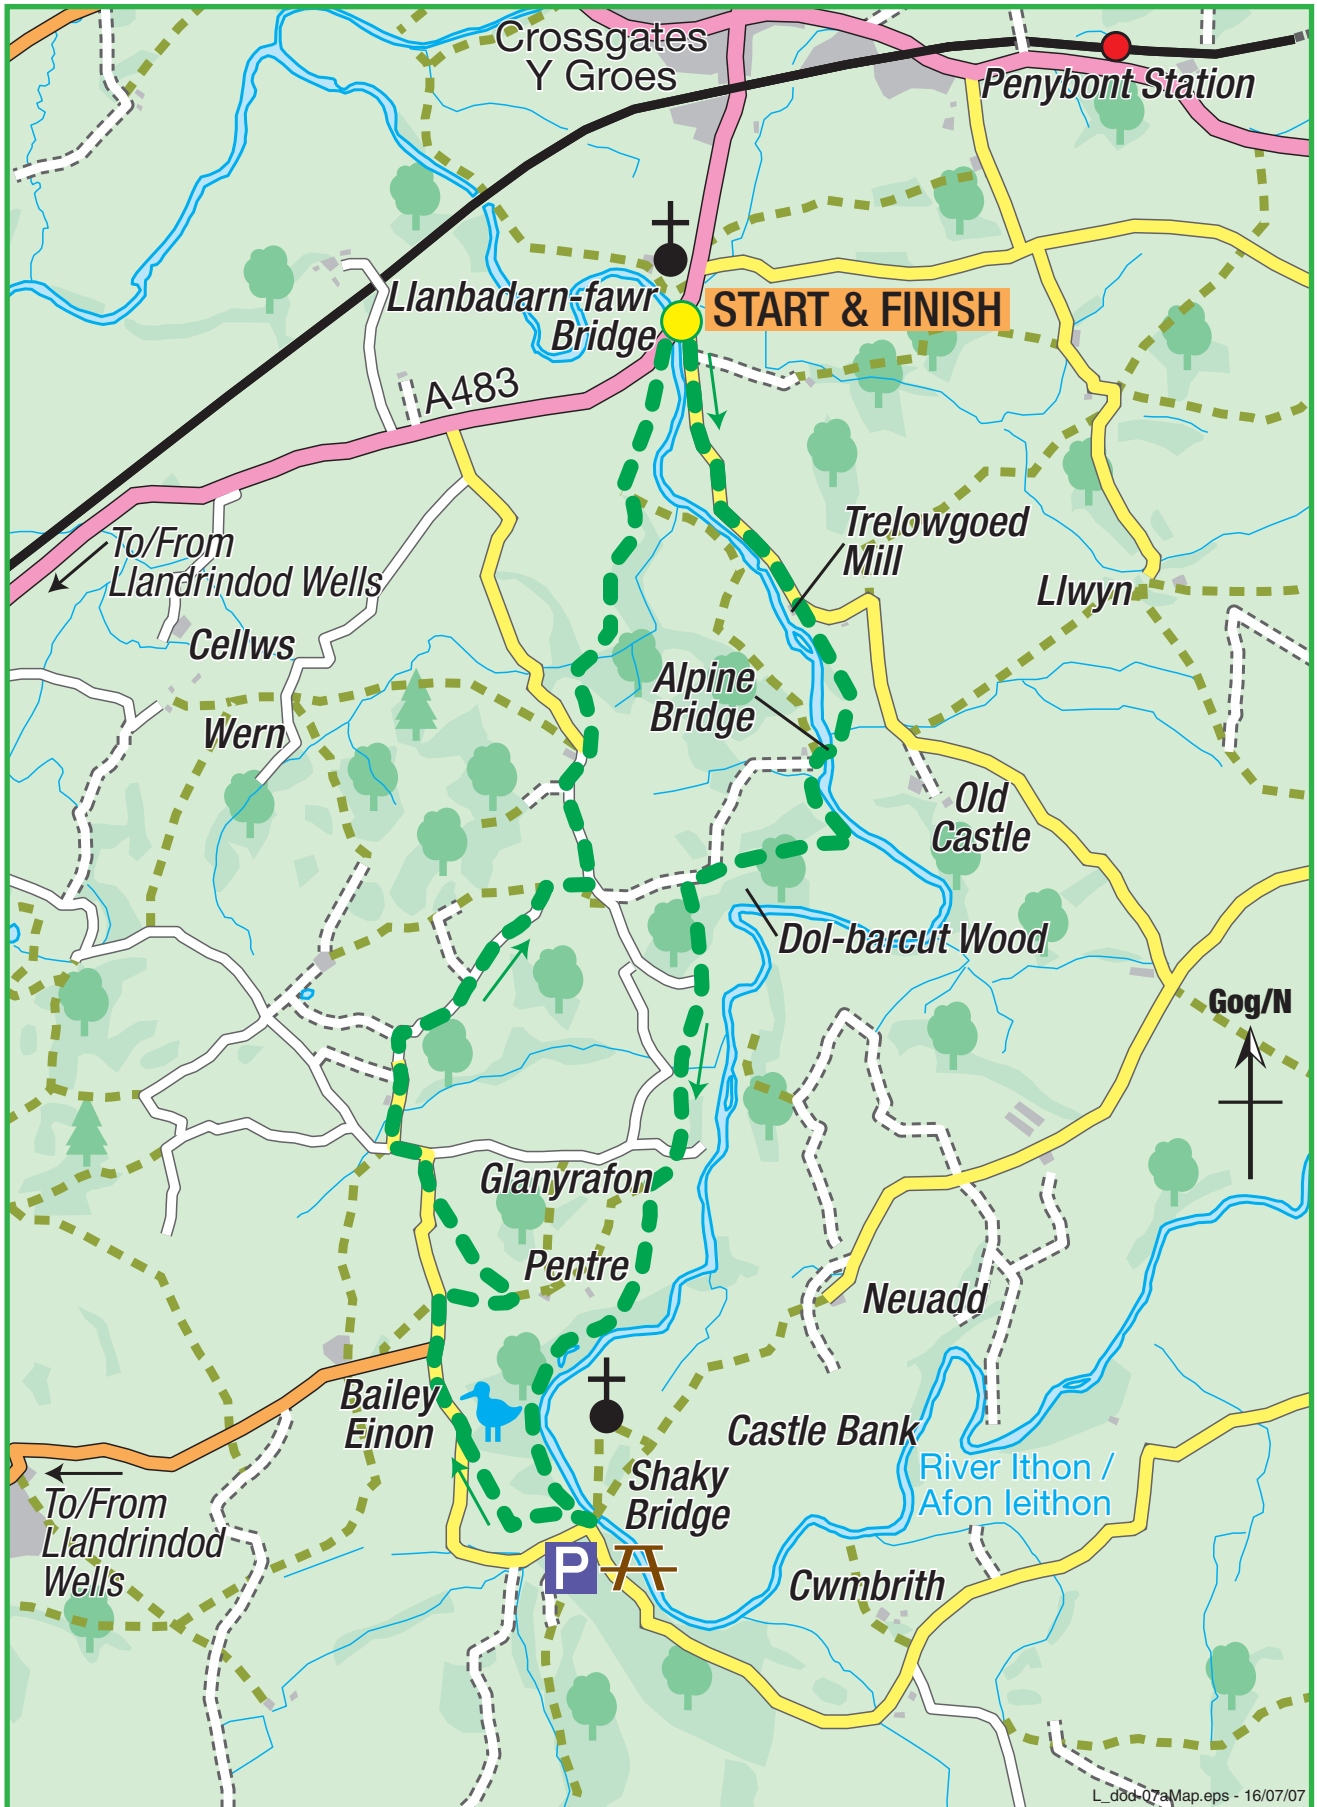

Alpine Bridge Circular Walk

Approximate scale