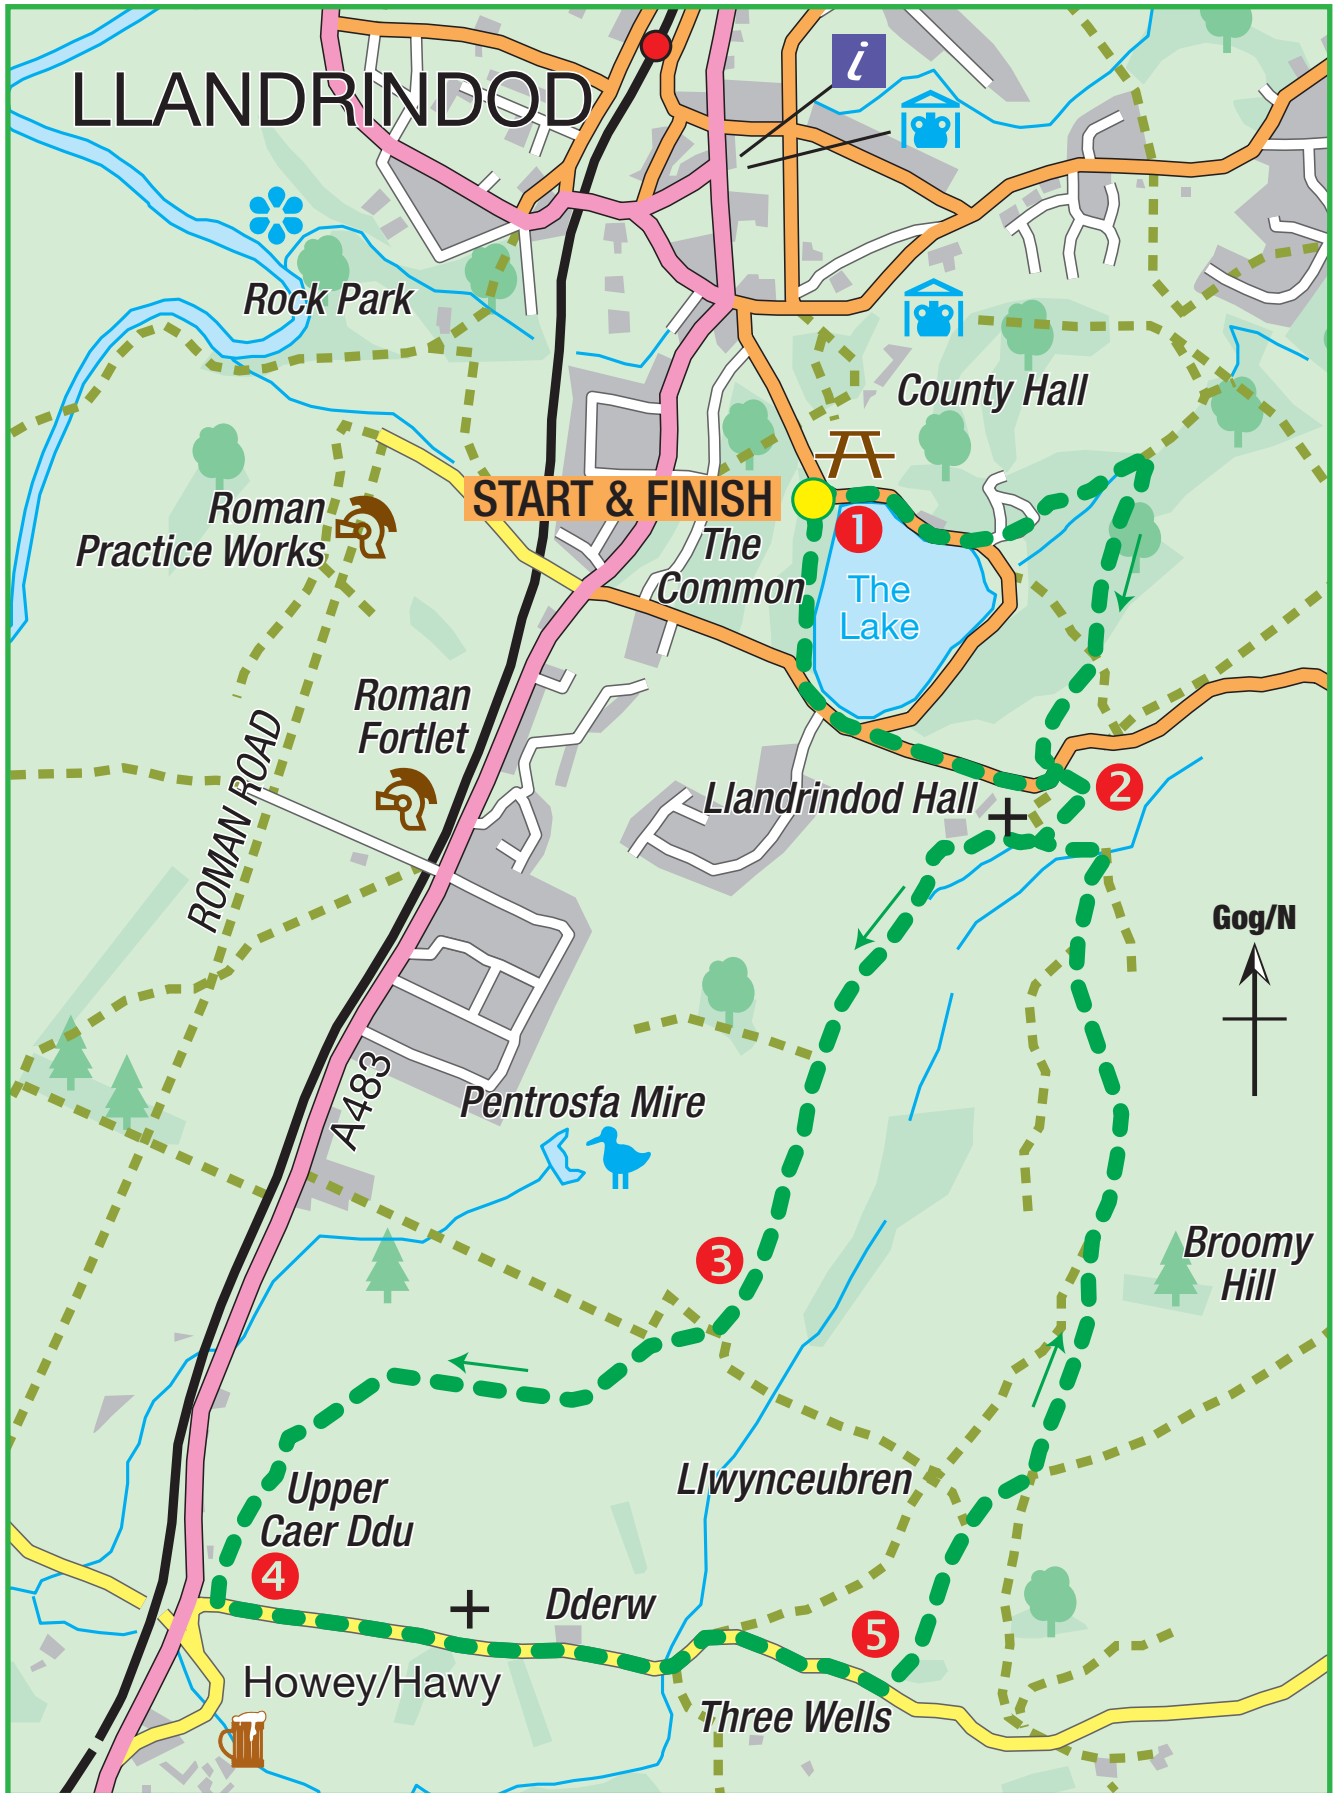

Llandrindod - Howey Circular Walk

Scale

Metres

0

500

1,000

Mile

0

0.25

0.5