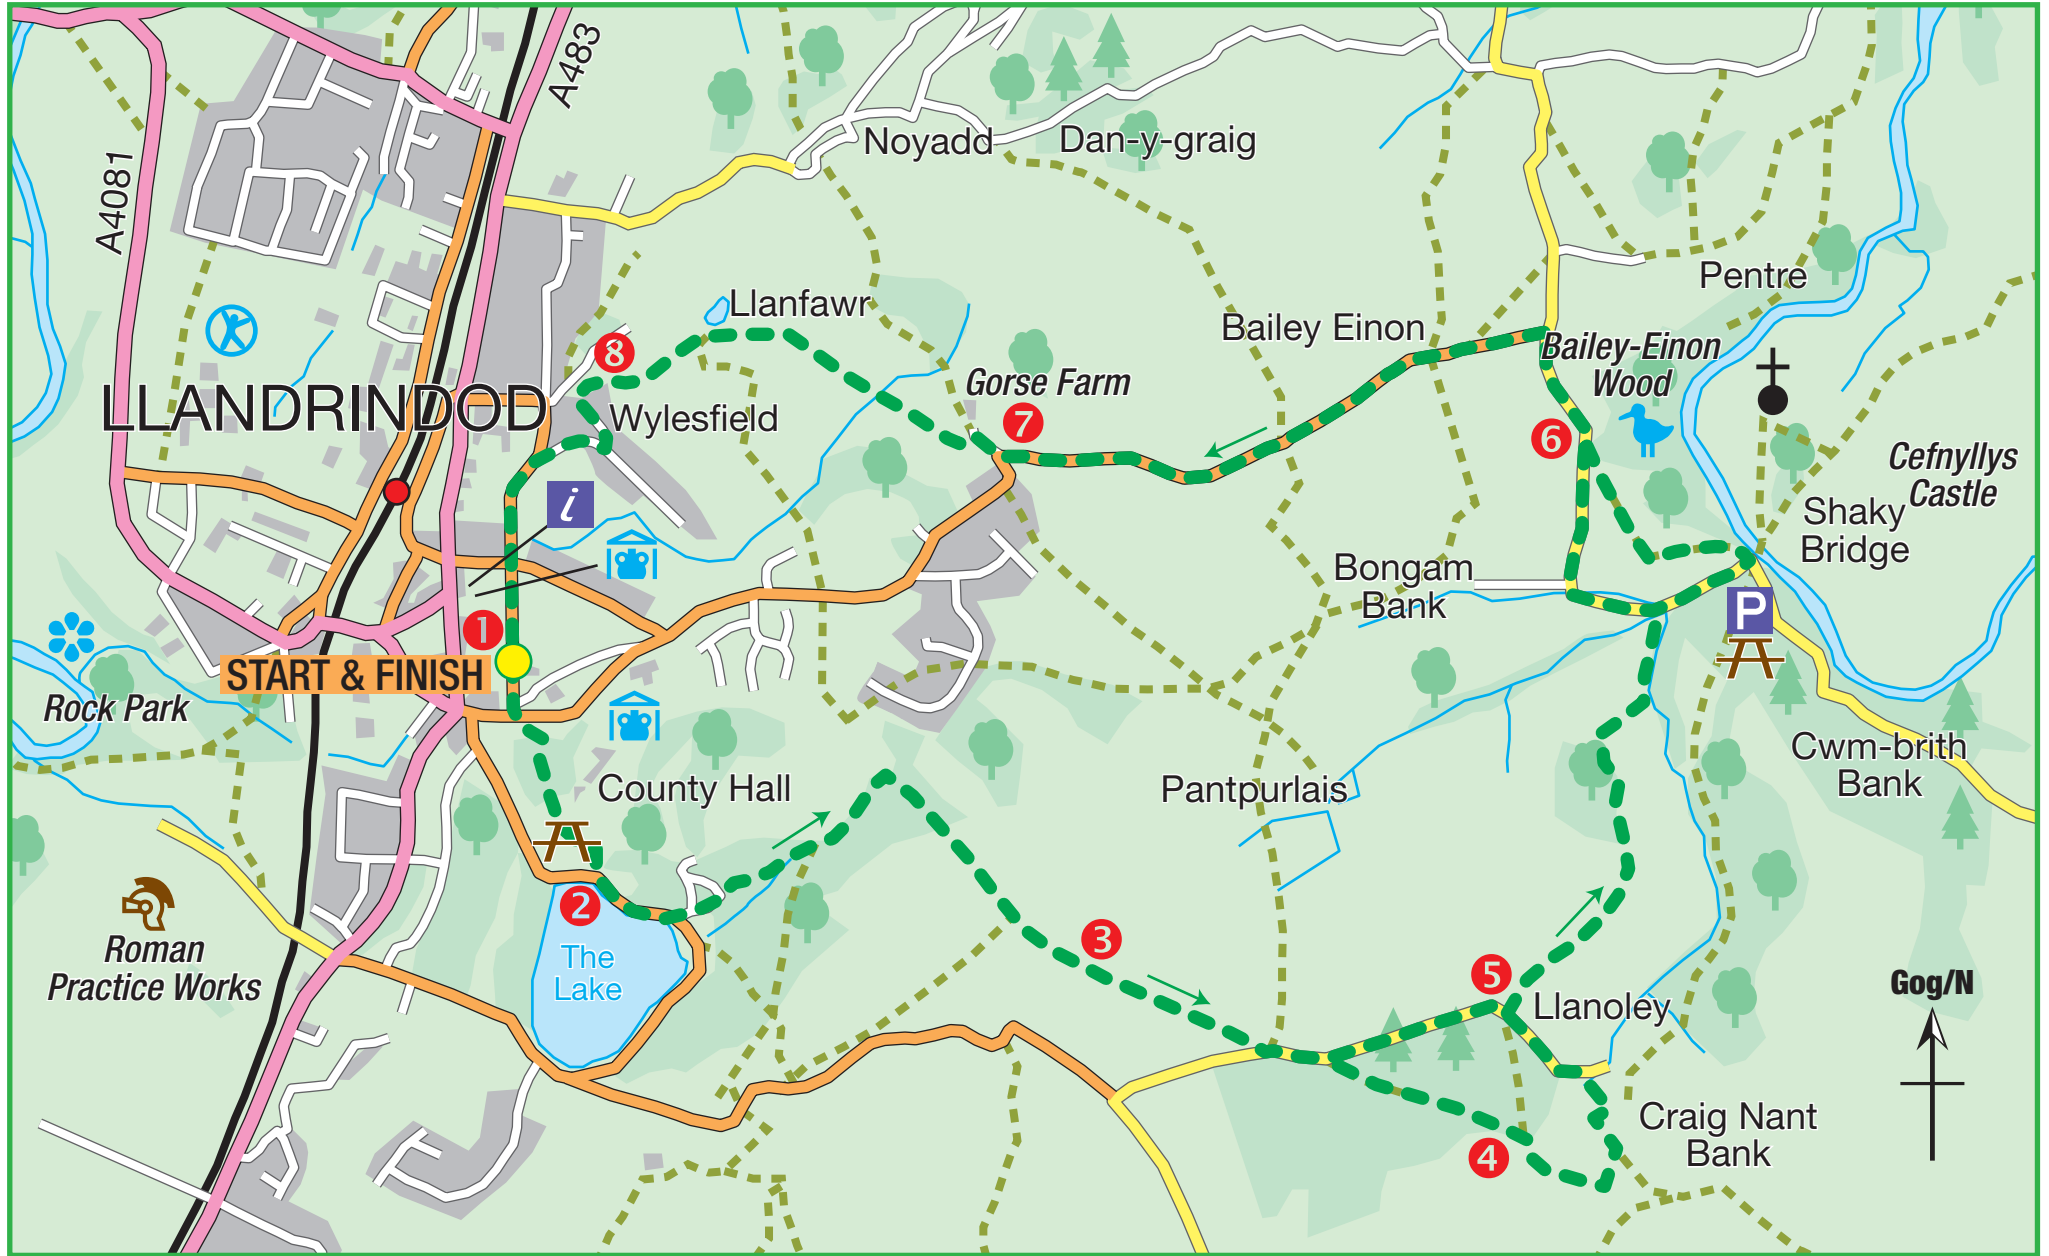

Llandrindod Wells - Shaky Bridge Circular Walk

Scale

Metres

0 500 1,000

Mile

0 0.25 0.5