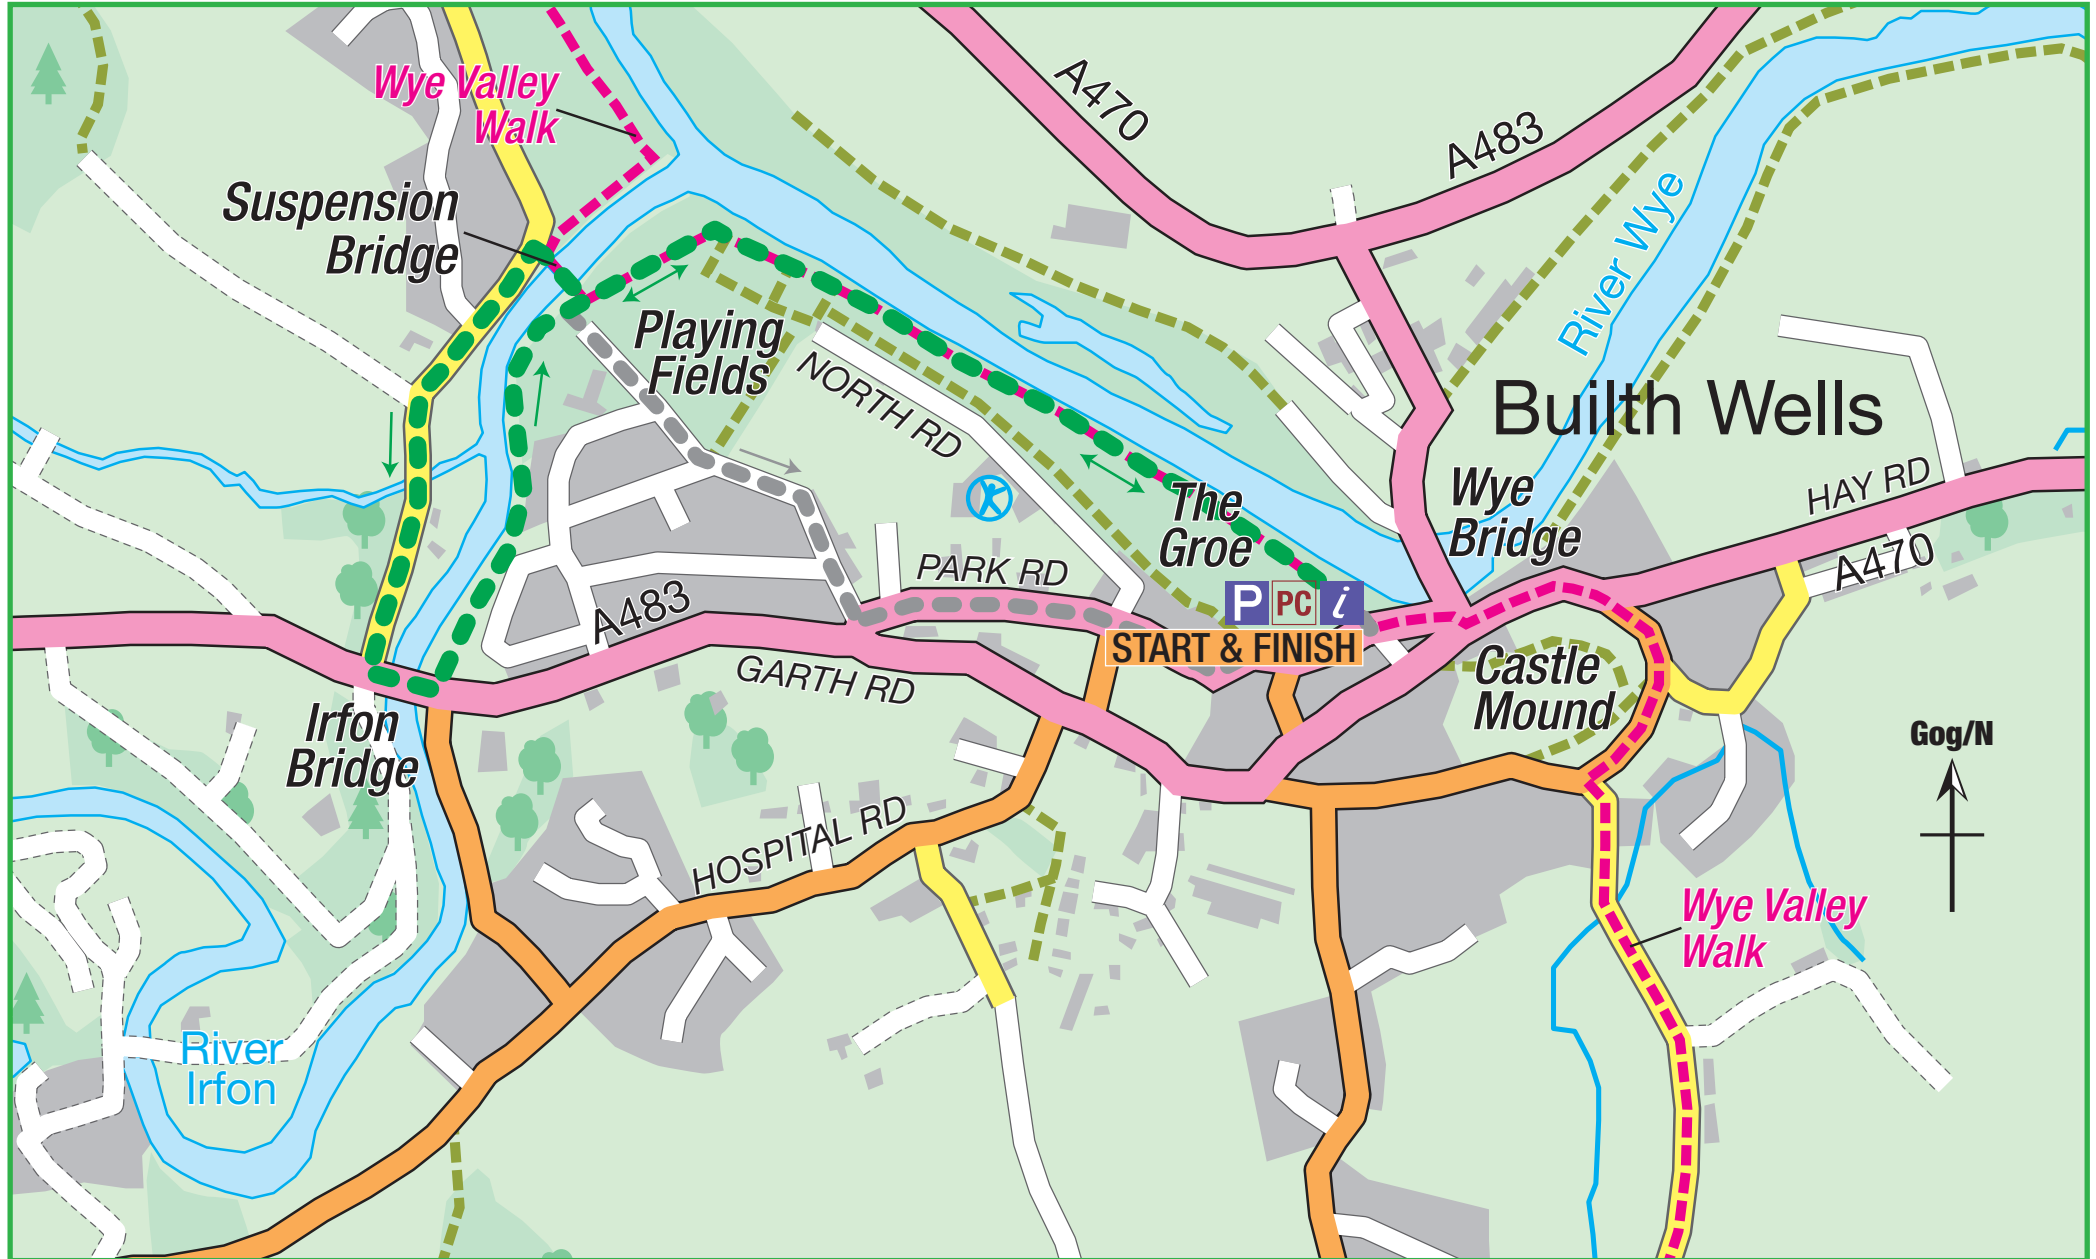

# Builth Wells - Town Walk: Three Bridges

Scale (approx)  
Metres